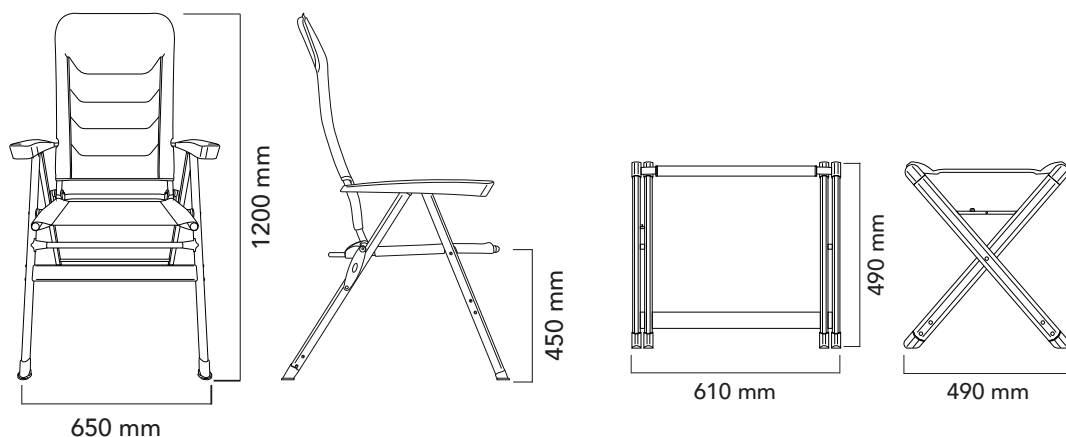

Easy maintenance

Comfort

NEW !

Find all information on our digital catalogue by scanning the QR code.

PRODUCT INFORMATION

REFERENCE	697156	697157
VISUAL		
Designation	Soleo armchair	Soleo leg rest
Materials	Alltec fabric - Aluminium frame. Backrest adjustable in 5 positions.	
Colour		
Dimensions open (W x D x H) cm	65 x 46 x 120	61 x 49 x 49
Dimensions folded (W x D x H) cm	117 x 65 x 11	61 x 49 x 5
Seat dimensions (W x D x H) cm	49 x 46 x 45	n/a
Net weight (kg)	6	2,3
Max load (kg)	120	100
Weatherproofing	yes	yes
UV resistance	yes	yes
Carrying bag	not	not
LOGISTICS DATA		
EAN	3700628255406	3700628255413
Customs Code	9401790000	9403700000
Qty / Carton	2	6
Master carton dimensions (W x D x H) cm	118 x 22 x 69	68 x 46 x 62
Packaging Unit (W x D x H) cm	117 x 65 x 11	61 x 49 x 5
Gross weight master carton (kg)	14,2	13
Gross unit weight (kg)	6	2,3