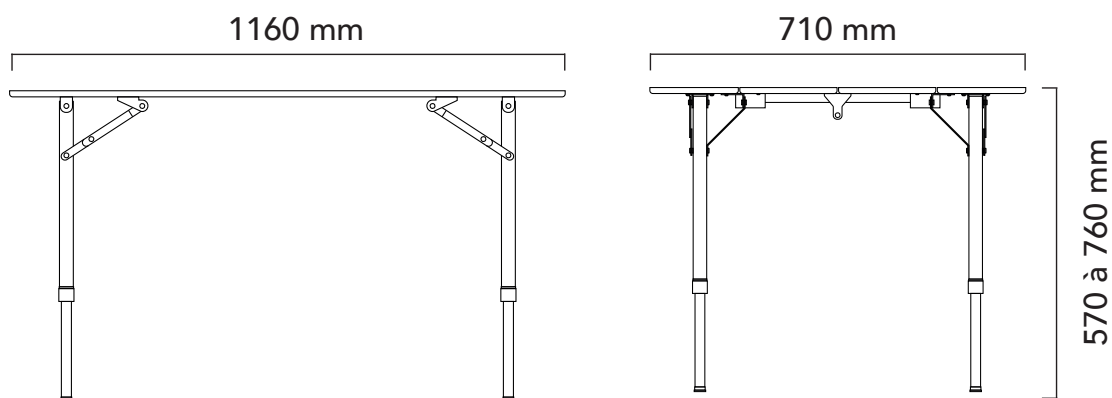

SOPLAIR

TABLE

Photo technique SOPLAIR Table (LEVITA)

LEVITA

The lightest of all! Only 6.7 kg to set up quickly and easily on any kind of ground! Its honeycomb tray and aluminium legs are the perfect combination of weight and strength. Perfect to be put in the hold, in a trunk, or stored in a small garden shed!

Find all information on our digital catalogue by scanning the QR code.

PRODUCT INFORMATION

REFERENCE	697128
VISUAL	
Designation	Levita table
Materials	Aluminium honeycomb tray. Aluminium frame. Adjustable legs to adapt to all types of flooring. Height adjustable from 57 cm to 76 cm.
Dimensions open (W x D x H) cm	116 x 71 x 76
Folded dimensions (W x D x H) cm	116 x 71 x 7
Net weight (kg)	6,7
Max load (kg)	30
Weatherproofing	yes
UV resistance	yes
Carrying bag	not
LOGISTICS DATA	
EAN	3700628254768
Customs Code	9403208090
Qty / Carton	1
Master carton dimensions (W x D x H) cm	
Packaging Unit (W x D x H) cm	116 x 71 x 7
Gross weight master carton (kg)	
Gross unit weight (kg)	6.7