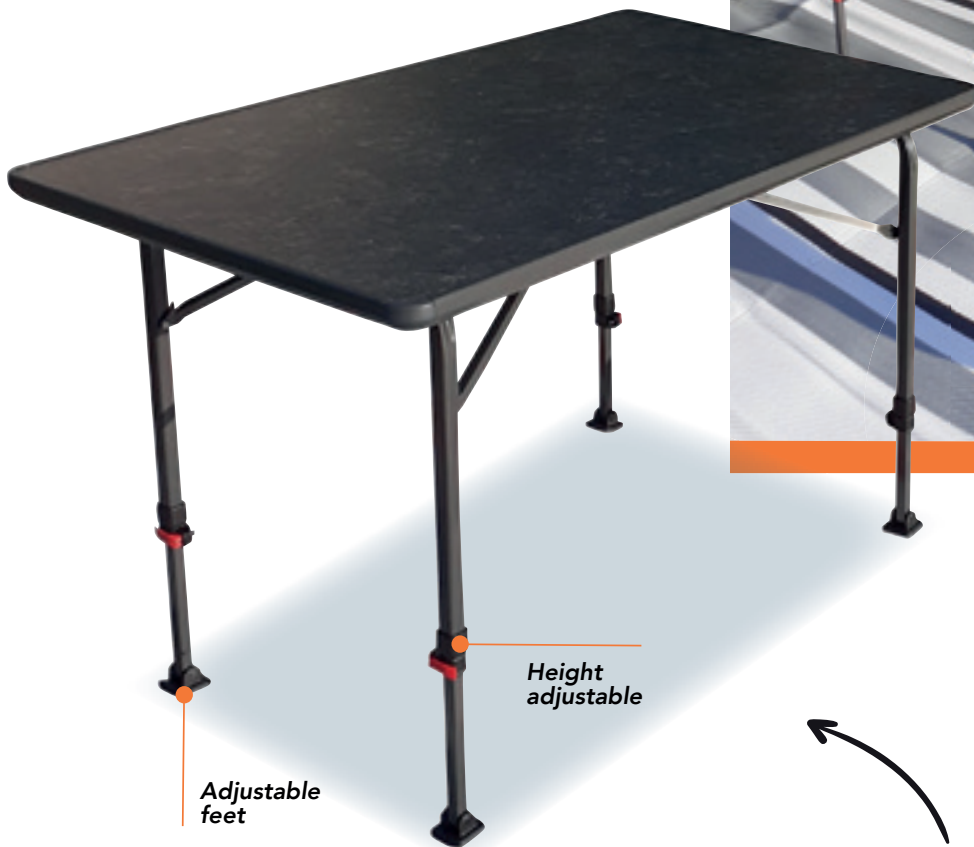

SOPLAIR

TABLE

Photo technique SOPLAIR Table (LEVITA)

LEVITA

The lightest of all! Only 6.7 kg to set up quickly and easily on any kind of ground! Its honeycomb tray and aluminium legs are the perfect combination of weight and strength. Perfect to be put in the hold, in a trunk, or stored in a small garden shed!

Adjustable feet

Height adjustable

NEW !

KEY POINTS

Resistant

Easy maintenance

Easy folding

Fast folding

Find all information on our digital catalogue by scanning the QR code.

PRODUCT INFORMATION

REFERENCE	697128
VISUAL	
Designation	Levita table
Materials	Aluminium honeycomb tray. Aluminium frame. Adjustable legs to adapt to all types of flooring. Height adjustable from 57 cm to 76 cm.
Dimensions open (W x D x H) cm	116 x 71 x 76
Folded dimensions (W x D x H) cm	116 x 71 x 7
Net weight (kg)	6,7
Max load (kg)	30
Weatherproofing	yes
UV resistance	yes
Carrying bag	not
LOGISTICS DATA	
EAN	3700628254768
Customs Code	9403208090
Qty / Carton	1
Master carton dimensions (W x D x H) cm	
Packaging Unit (W x D x H) cm	116 x 71 x 7
Gross weight master carton (kg)	
Gross unit weight (kg)	6.7