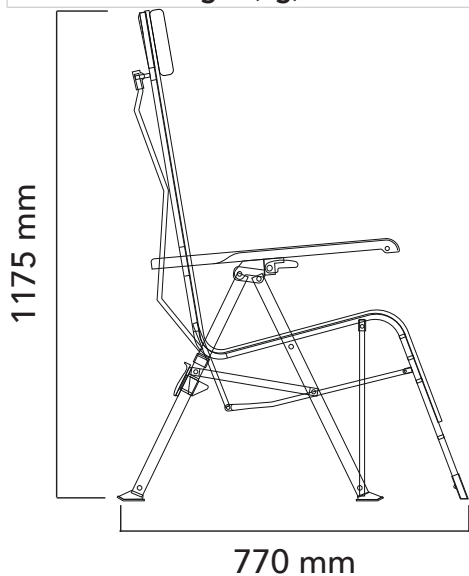

## PRODUCT INFORMATION

REFERENCE	697136
VISUAL	
Designation	Belem Recliner
Materials	Textilene and polyester fabric - Steel structure.
Colour	
Dimensions open (W x D x H) cm	67 x 77 x 117.5
Seat dimensions (W x D x H) cm	56 x 53 x 54
Dimensions folded (W x D x H) cm	109 x 30 x 30
Net weight (kg)	9
Max. load (kg)	120
Weatherproofing	yes
UV resistance	yes
Carrying bag	Included
<b>LOGISTICS DATA</b>	
EAN	3700628254683
Customs Code	9401790000
Qty / Carton	1
Master carton dimensions (W x D x H) cm	109 x 20.5 x 25.5
Packaging Unit (W x D x H) cm	109 x 30 x 30
Gross weight master carton (kg)	10.12
Gross unit weight (kg)	9,8