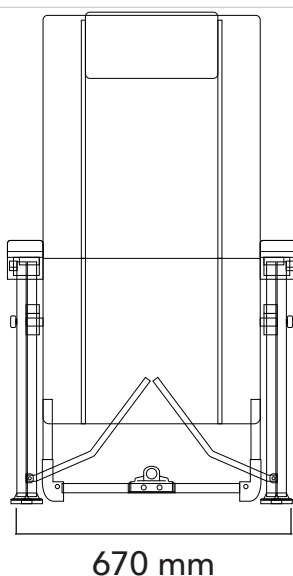

## PRODUCT INFORMATION

REFERENCE	697136
VISUAL	
Designation	Belem Recliner
Materials	Textilene and polyester fabric - Steel structure.
Colour	
Dimensions open (W x D x H) cm	67 x 77 x 117.5
Seat dimensions (W x D x H) cm	56 x 53 x 54
Dimensions folded (W x D x H) cm	109 x 30 x 30
Net weight (kg)	9
Max. load (kg)	120
Weatherproofing	yes
UV resistance	yes
Carrying bag	Included
<b>LOGISTICS DATA</b>	
EAN	3700628254683
Customs Code	9401790000
Qty / Carton	1
Master carton dimensions (W x D x H) cm	109 x 20.5 x 25.5
Packaging Unit (W x D x H) cm	109 x 30 x 30
Gross weight master carton (kg)	10.12
Gross unit weight (kg)	9,8