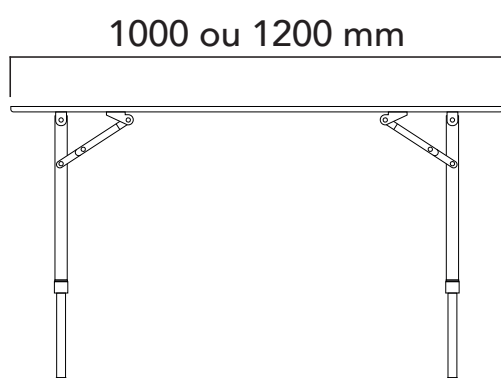

Compact

Find all information on our digital
catalogue by scanning the QR code.

PRODUCT INFORMATION

REFERENCE	697078	697079
VISUAL		
Designation	2 PEOPLE Bamboo table suitcase 100 X 72	4 PEOPLE Bamboo table suitcase 120 X 72
Materials	Natural bamboo top, aluminium frame. Adjustable legs to suit all types of floors.	
Dimensions open (W x D x H) cm	100 x 72 x 70	120 x 72 x 70
Folded dimensions (W x D x H) cm	100 x 36 x 8	120 x 36 x 8
Net weight (kg)	8.7	10.5
Max. load (kg)	30	30
Weatherproofing	yes	yes
UV resistance	yes	yes
Carrying bag	Included	Included
LOGISTICS DATA		
EAN	3700628251415	3700628251422
Customs Code	9403208090	9403208090
Qty / Carton	1	1
Master carton dimensions (W x D x H) cm	102 x 10 x 39	102 x 10 x 40
Packaging Unit (W x D x H) cm	100 x 36 x 8	120 x 36 x 8
Gross weight master carton (kg)	10,8	12.5
Gross unit weight (kg)	9,8	11,5