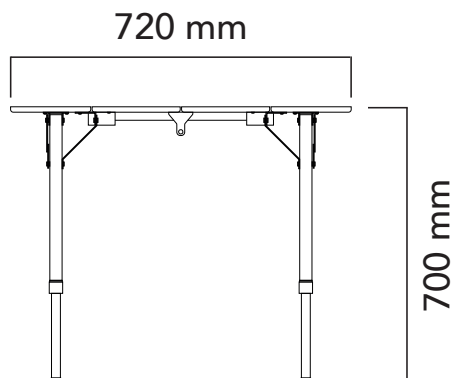

SOPLAIR

FOLDING TABLE

FLEX BAMBOU VALISE

Ingenious! The BAMBOO table is made up of 2 bamboo trays allowing for a very quick set-up. Its adjustable legs guarantee a table that is as stable and comfortable as at home. With its storage bag, you can easily transport it to make it an essential companion and share pleasant meals with family and friends wherever you are. Available for 2 or 4 people.

Compact

Find all information on our digital
catalogue by scanning the QR code.

PRODUCT INFORMATION

REFERENCE	697078	697079
VISUAL		
Designation	2 PEOPLE Bamboo table suitcase 100 X 72	4 PEOPLE Bamboo table suitcase 120 X 72
Materials	Natural bamboo top, aluminium frame. Adjustable legs to suit all types of floors.	
Dimensions open (W x D x H) cm	100 x 72 x 70	120 x 72 x 70
Folded dimensions (W x D x H) cm	100 x 36 x 8	120 x 36 x 8
Net weight (kg)	8.7	10.5
Max. load (kg)	30	30
Weatherproofing	yes	yes
UV resistance	yes	yes
Carrying bag	Included	Included
LOGISTICS DATA		
EAN	3700628251415	3700628251422
Customs Code	9403208090	9403208090
Qty / Carton	1	1
Master carton dimensions (W x D x H) cm	102 x 10 x 39	102 x 10 x 40
Packaging Unit (W x D x H) cm	100 x 36 x 8	120 x 36 x 8
Gross weight master carton (kg)	10,8	12.5
Gross unit weight (kg)	9,8	11,5