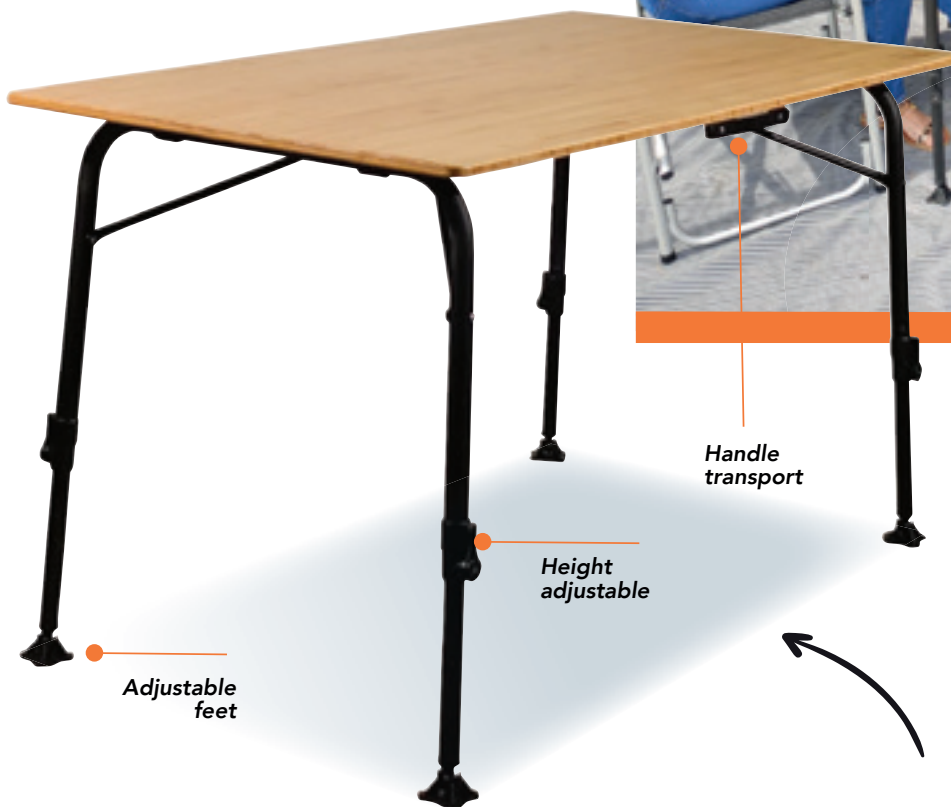

SOPLAIR

TABLE

Table technique SOPLAIR Table AGORA

AGORA

This natural looking table is large enough to sit a family of 4 very comfortably. The one-piece bamboo top gives this table great stability. Ideal for long stays under an awning, on a terrace or simply on a leisure ground! Ideal for the perfect long lunch or dinner.

Adjustable feet

Height adjustable

Handle transport

KEY POINTS

Resistant

Easy maintenance

Easy folding

Fast folding

NEW !

Find all information on our digital catalogue by scanning the QR code.

PRODUCT INFORMATION

REFERENCE	697123	697124	697125
VISUAL			
Designation	Agora 100 table	Agora Table 115	Agora Table 130
Materials	Natural bamboo top. Aluminium frame. Adjustable legs to suit all types of flooring. Height adjustable from 52 cm to 71 cm.		
Dimensions open (W x D x H) cm	100 x 68 x 70	115 x 68 x 70	130 x 68 x 70
Folded dimensions (W x D x H) cm	100 x 68 x 7	115 x 68 x 7	130 x 68 x 7
Net weight (kg)	9	10	12
Max load (kg)	30	30	30
Weatherproofing	yes	yes	yes
UV resistance	yes	yes	yes
Carrying bag	Included	Included	Included
LOGISTICS DATA			
EAN	3700628254737	3700628254744	3700628254751
Customs Code	9403208090	9403208090	9403208090
Qty / Carton	1	1	1
Master carton dimensions (W x D x H) cm	102 x 71 x 7	118 x 73 x 7	133 x 71.5 x 7
Packaging Unit (W x D x H) cm	100 x 68 x 7	115 x 68 x 7	130 x 68 x 7
Gross weight master (kg)	10,6	11,85	14,15
Gross unit weight (kg)	9,5	10,55	12,85