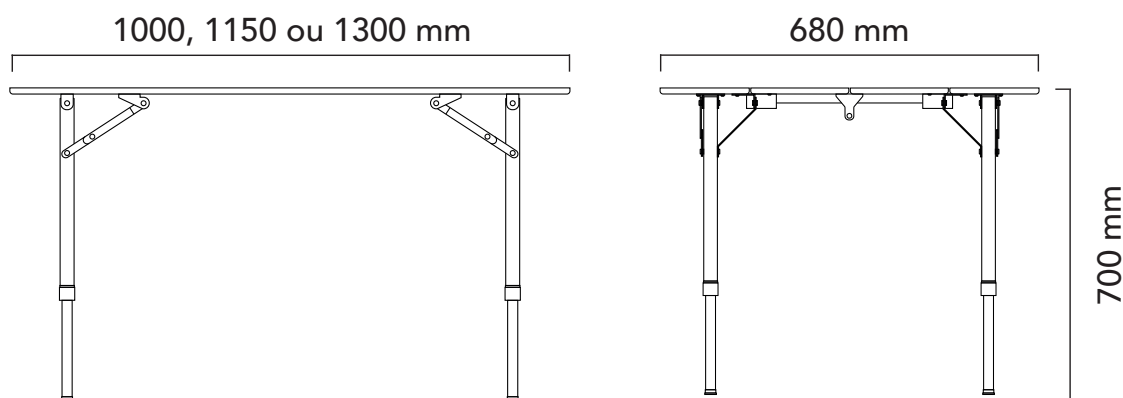

NEW !

Find all information on our digital catalogue by scanning the QR code.

PRODUCT INFORMATION

REFERENCE	697123	697124	697125
VISUAL			
Designation	Agora 100 table	Agora Table 115	Agora Table 130
Materials	Natural bamboo top. Aluminium frame. Adjustable legs to suit all types of flooring. Height adjustable from 52 cm to 71 cm.		
Dimensions open (W x D x H) cm	100 x 68 x 70	115 x 68 x 70	130 x 68 x 70
Folded dimensions (W x D x H) cm	100 x 68 x 7	115 x 68 x 7	130 x 68 x 7
Net weight (kg)	9	10	12
Max load (kg)	30	30	30
Weatherproofing	yes	yes	yes
UV resistance	yes	yes	yes
Carrying bag	Included	Included	Included
LOGISTICS DATA			
EAN	3700628254737	3700628254744	3700628254751
Customs Code	9403208090	9403208090	9403208090
Qty / Carton	1	1	1
Master carton dimensions (W x D x H) cm	102 x 71 x 7	118 x 73 x 7	133 x 71.5 x 7
Packaging Unit (W x D x H) cm	100 x 68 x 7	115 x 68 x 7	130 x 68 x 7
Gross weight master (kg)	10,6	11,85	14,15
Gross unit weight (kg)	9,5	10,55	12,85