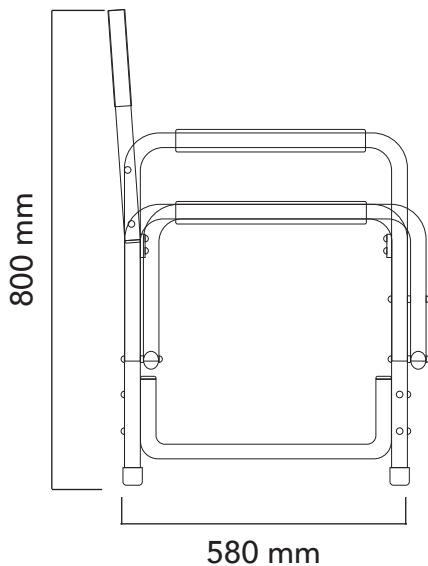

REFERENCE	697133
VISUAL	
Designation	Bahia Director's Chair
Materials	3D Mesh - Aluminium frame.
Colour	
Dimensions open (W x D x H) cm	58 x 49 x 80
Seat dimensions (W x D x H) cm	47 x 32 x 50
Dimensions folded (W x D x H) cm	80 x 47 x 14
Net weight (kg)	2,4
Max. load (kg)	100
Weatherproofing	yes
UV resistance	yes
Carrying bag	not
LOGISTICS DATA	
EAN	3700628254652
Customs Code	9401790000
Qty / Carton	4
Master carton dimensions (W x D x H) cm	82 x 53 x 47
Packaging Unit (W x D x H) cm	80 x 47 x 14
Gross weight master carton (kg)	10,6
Gross unit weight (kg)	2,4