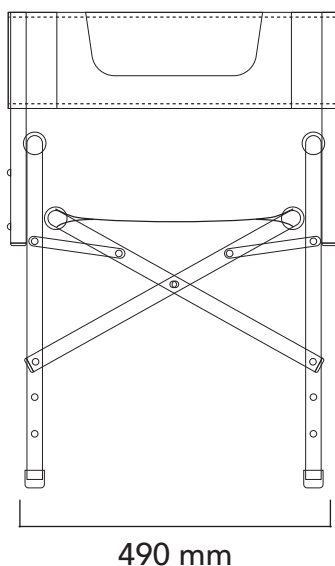

REFERENCE	697133
VISUAL	
Designation	Bahia Director's Chair
Materials	3D Mesh - Aluminium frame.
Colour	
Dimensions open (W x D x H) cm	58 x 49 x 80
Seat dimensions (W x D x H) cm	47 x 32 x 50
Dimensions folded (W x D x H) cm	80 x 47 x 14
Net weight (kg)	2,4
Max. load (kg)	100
Weatherproofing	yes
UV resistance	yes
Carrying bag	not
LOGISTICS DATA	
EAN	3700628254652
Customs Code	9401790000
Qty / Carton	4
Master carton dimensions (W x D x H) cm	82 x 53 x 47
Packaging Unit (W x D x H) cm	80 x 47 x 14
Gross weight master carton (kg)	10,6
Gross unit weight (kg)	2,4